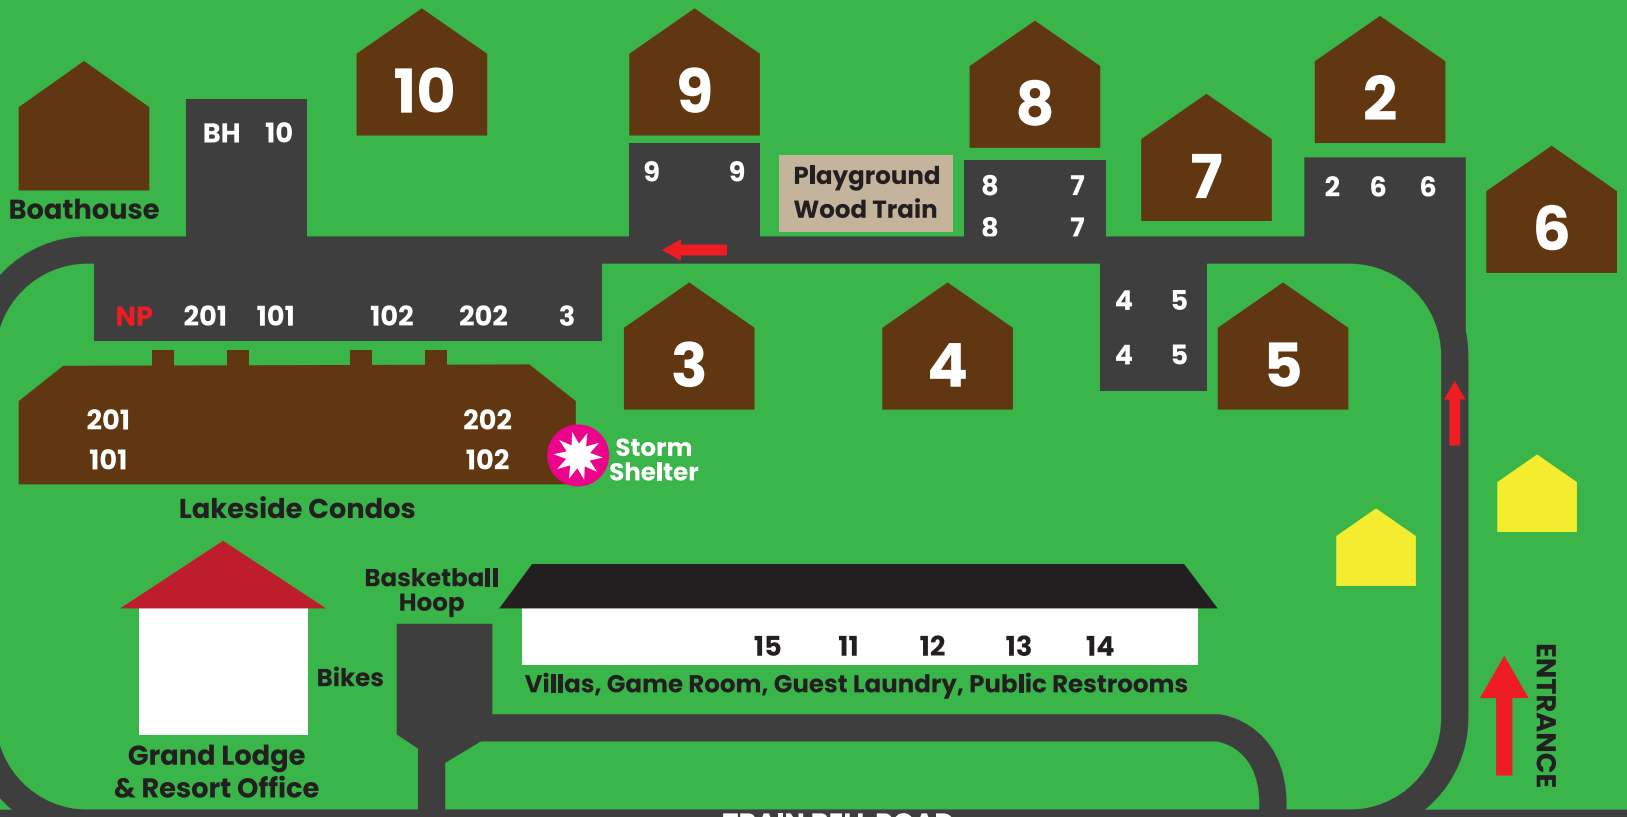

North Long Lake

Swimming Area
Kayaks
Paddle Boards
Paddle Boats
Swim Raft
60ft Slip N' Slide

Dock and Boat Lifts

Beach
Playground
Volleyball

Fish Cleaning

Owners' Home

Trailer Storage

Grand Lodge & Resort Office

TRAIN BELL ROAD

Overflow Parking

PAUL BUNYAN STATE TRAIL